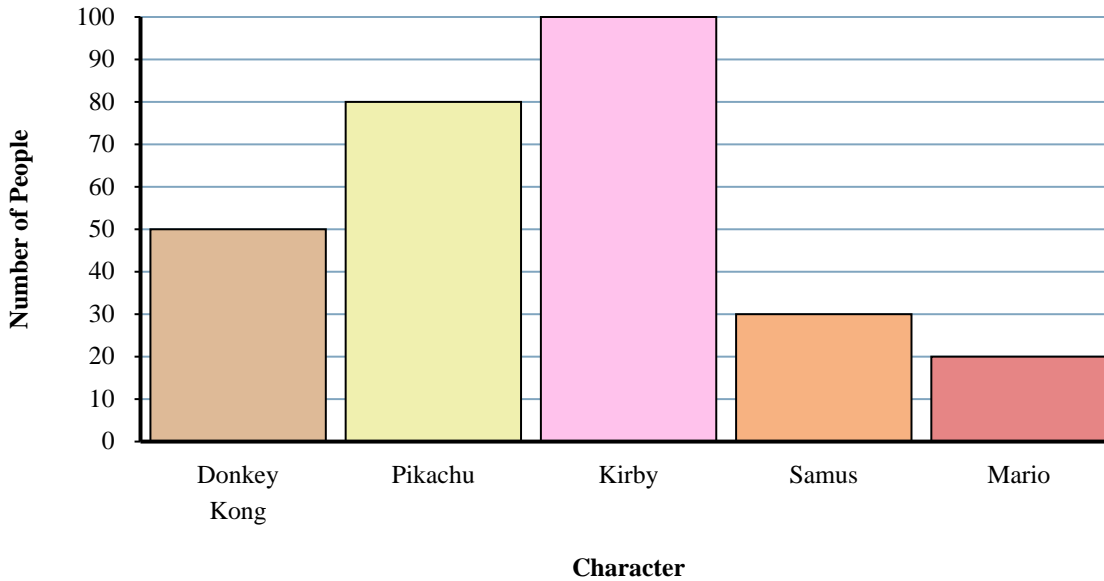

A game website asked its viewers which game character was their favorite and recorded the answers in the bar graph below. Use their graph to answer the questions.

**Favorite Game Characters**

**Answers**

1. \_\_\_\_\_
2. \_\_\_\_\_
3. \_\_\_\_\_
4. \_\_\_\_\_
5. \_\_\_\_\_
6. \_\_\_\_\_
7. \_\_\_\_\_
8. \_\_\_\_\_
9. \_\_\_\_\_
10. \_\_\_\_\_

- 1) Which character did the fewest number of people say was their favorite?
- 2) Did more people like Mario or Samus?
- 3) How many people liked Samus the best?
- 4) How many people total answered the poll?
- 5) Did fewer people like Pikachu or Kirby?
- 6) How many fewer people liked Samus than liked Donkey Kong?
- 7) Which character did the largest number of people say was their favorite?
- 8) How many more people liked Kirby than liked Mario?
- 9) What is the difference in the number of people who liked Mario and the number who liked Donkey Kong?
- 10) Which character did exactly 100 people say was their favorite?